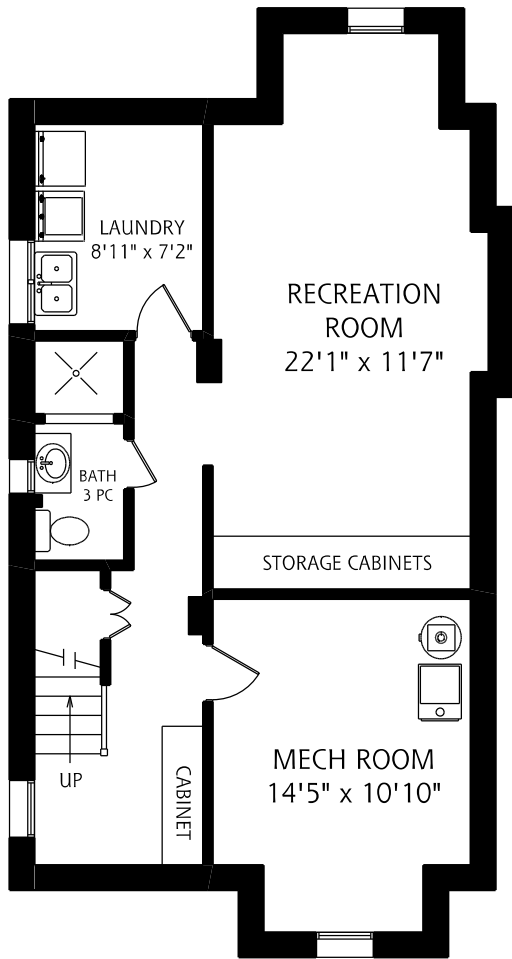

225 GLENGROVE AVENUE WEST

LOWER LEVEL
795 SQUARE FEET

MAIN FLOOR
920 SQUARE FEET

SECOND FLOOR
755 SQUARE FEET

ALL MEASUREMENTS SHOULD BE CONSIDERED APPROXIMATE