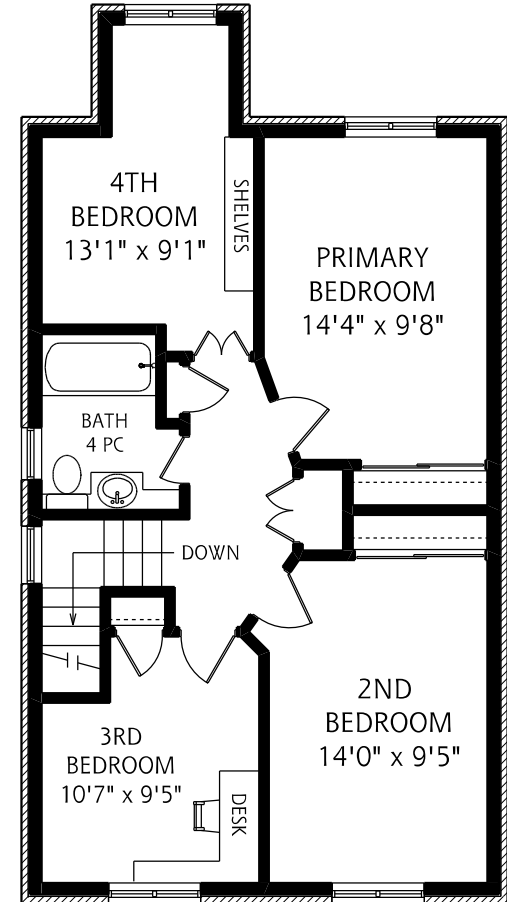

225 GLENGROVE AVENUE WEST

LOWER LEVEL
795 SQUARE FEET

MAIN FLOOR
920 SQUARE FEET

SECOND FLOOR
755 SQUARE FEET

ALL MEASUREMENTS SHOULD BE CONSIDERED APPROXIMATE