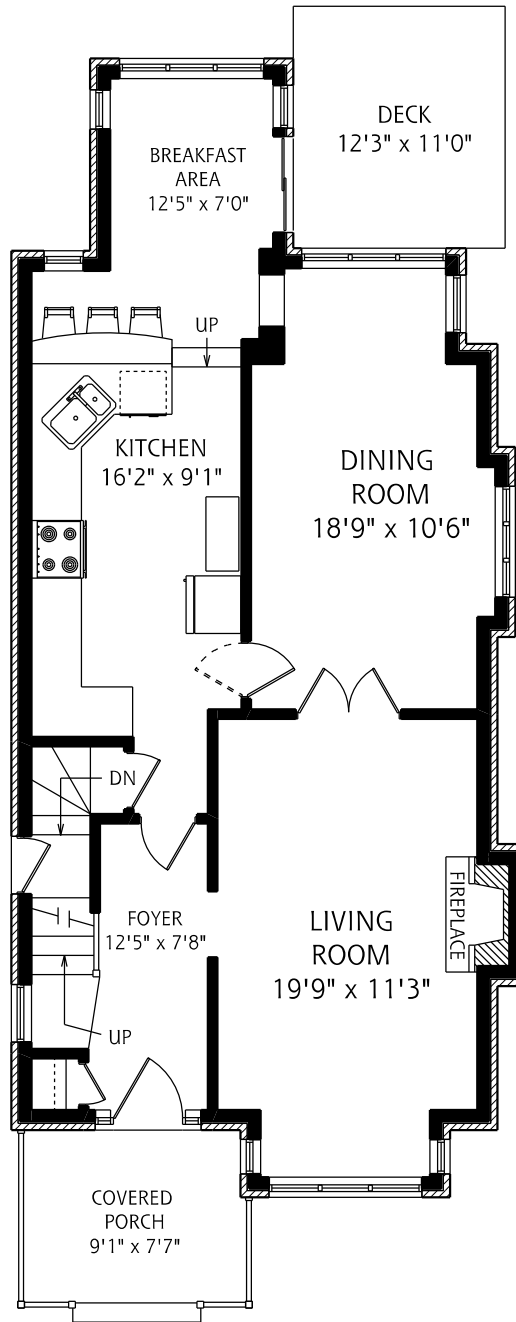

225 GLENGROVE AVENUE WEST

LOWER LEVEL
795 SQUARE FEET

MAIN FLOOR
920 SQUARE FEET

SECOND FLOOR
755 SQUARE FEET

ALL MEASUREMENTS SHOULD BE CONSIDERED APPROXIMATE