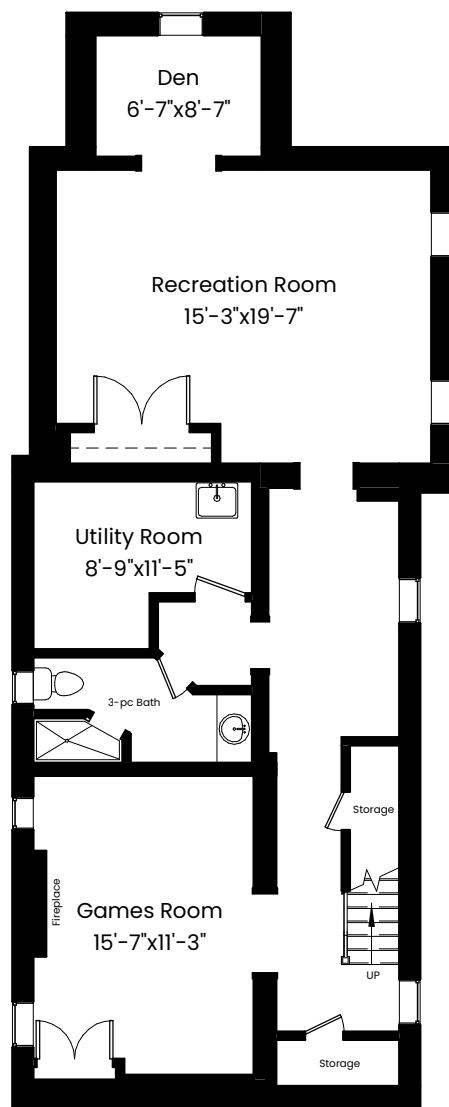

57 Felbrigg Ave., Toronto

1st & 2nd Area: 2254 Sq. Ft.
Total Gross Area : 3420 Sq. Ft.

Lower Level
1166 Square Feet

Main Level
1173 Square Feet

Upper Level
1081 Square Feet

57 Felbrigg Ave., Toronto

Main Level
1173 Square Feet

57 Felbrigg Ave., Toronto

Upper Level
1081 Square Feet

57 Felbrigg Ave., Toronto

Lower Level
1166 Square Feet