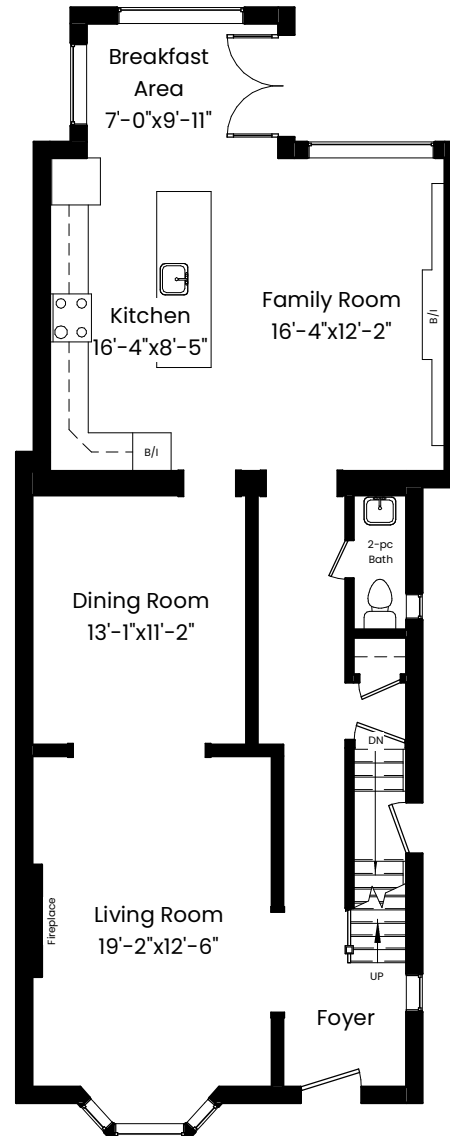

57 Felbrigg Ave., Toronto

1st & 2nd Area: 2254 Sq. Ft.
Total Gross Area : 3420 Sq. Ft.

Lower Level
1166 Square Feet

Main Level
1173 Square Feet

Upper Level
1081 Square Feet

57 Felbrigg Ave., Toronto

Main Level
1173 Square Feet

57 Felbrigg Ave., Toronto

Upper Level
1081 Square Feet

57 Felbrigg Ave., Toronto

Lower Level
1166 Square Feet