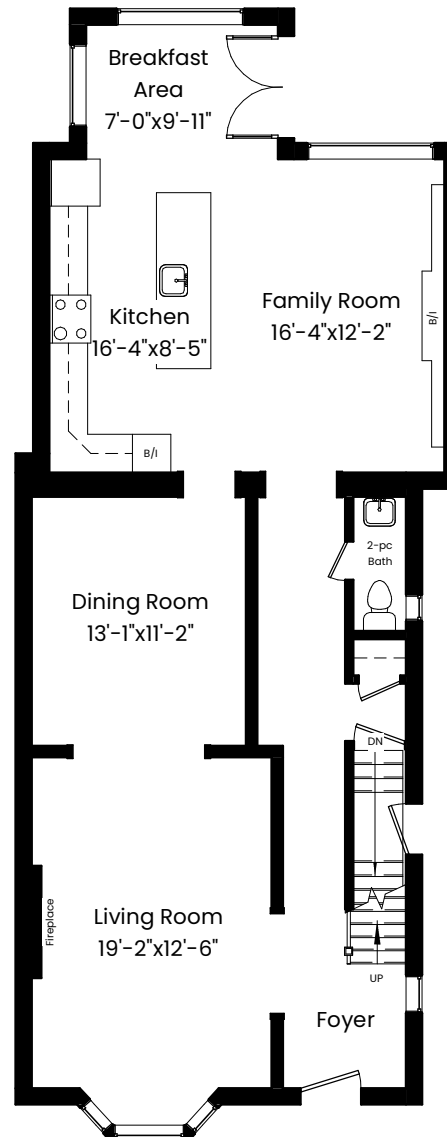

57 Felbrigg Ave., Toronto

1st & 2nd Area: 2254 Sq. Ft.
Total Gross Area : 3420 Sq. Ft.

Lower Level
1166 Square Feet

Main Level
1173 Square Feet

Upper Level
1081 Square Feet

57 Felbrigg Ave., Toronto

Main Level
1173 Square Feet

57 Felbrigg Ave., Toronto

Upper Level
1081 Square Feet

57 Felbrigg Ave., Toronto

Lower Level
1166 Square Feet