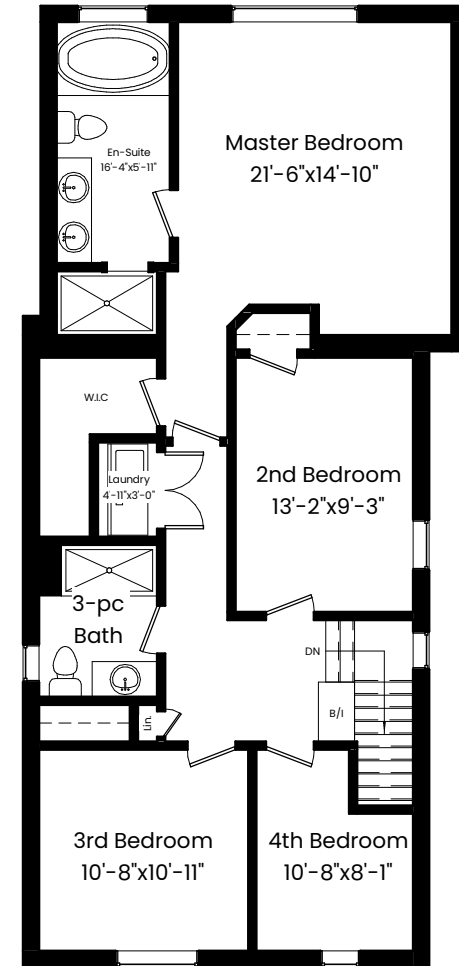

57 Felbrigg Ave., Toronto

1st & 2nd Area: 2254 Sq. Ft.
Total Gross Area : 3420 Sq. Ft.

Lower Level
1166 Square Feet

Main Level
1173 Square Feet

Upper Level
1081 Square Feet

57 Felbrigg Ave., Toronto

Main Level
1173 Square Feet

57 Felbrigg Ave., Toronto

Upper Level
1081 Square Feet

57 Felbrigg Ave., Toronto

Lower Level
1166 Square Feet