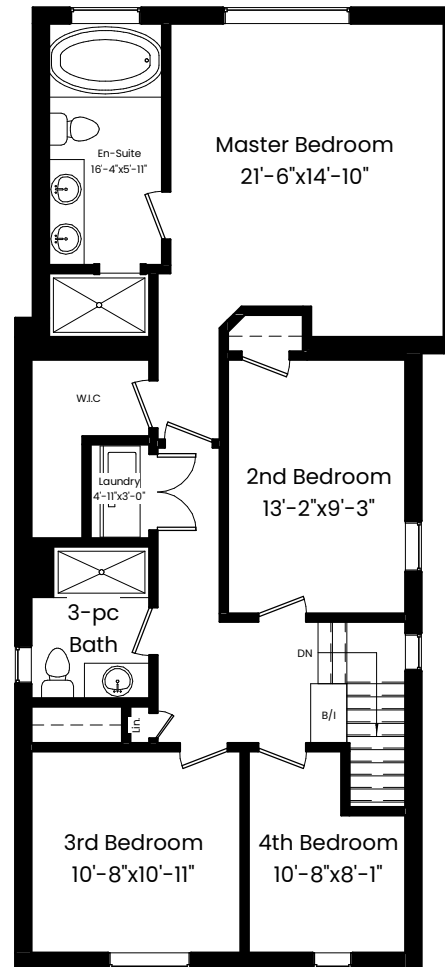

57 Felbrigg Ave., Toronto

1st & 2nd Area: 2254 Sq. Ft.
Total Gross Area : 3420 Sq. Ft.

Lower Level
1166 Square Feet

Main Level
1173 Square Feet

Upper Level
1081 Square Feet

57 Felbrigg Ave., Toronto

Main Level
1173 Square Feet

57 Felbrigg Ave., Toronto

Upper Level
1081 Square Feet

57 Felbrigg Ave., Toronto

Lower Level
1166 Square Feet