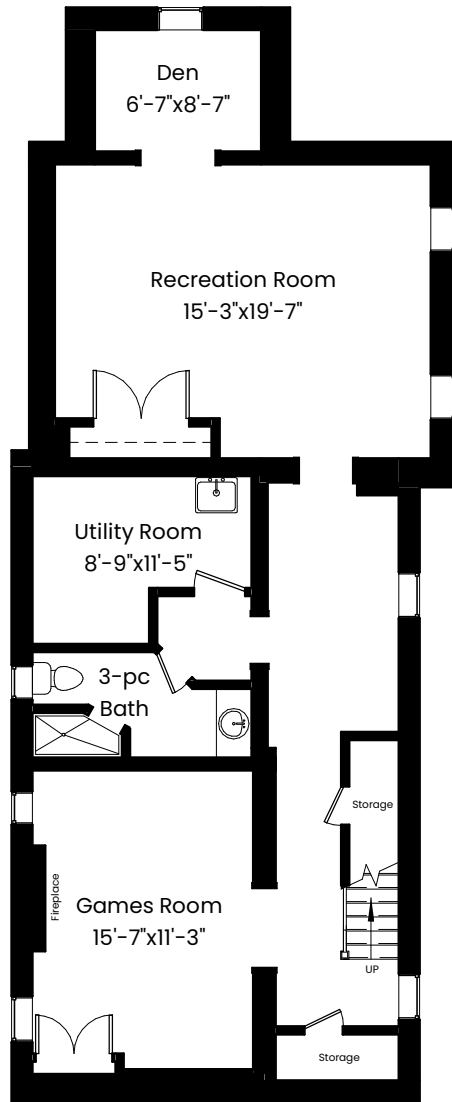

57 Felbrigg Ave., Toronto

1st & 2nd Area: 2254 Sq. Ft.
Total Gross Area : 3420 Sq. Ft.

Lower Level
1166 Square Feet

Main Level
1173 Square Feet

Upper Level
1081 Square Feet

57 Felbrigg Ave., Toronto

Main Level
1173 Square Feet

57 Felbrigg Ave., Toronto

Upper Level
1081 Square Feet

57 Felbrigg Ave., Toronto

Lower Level
1166 Square Feet