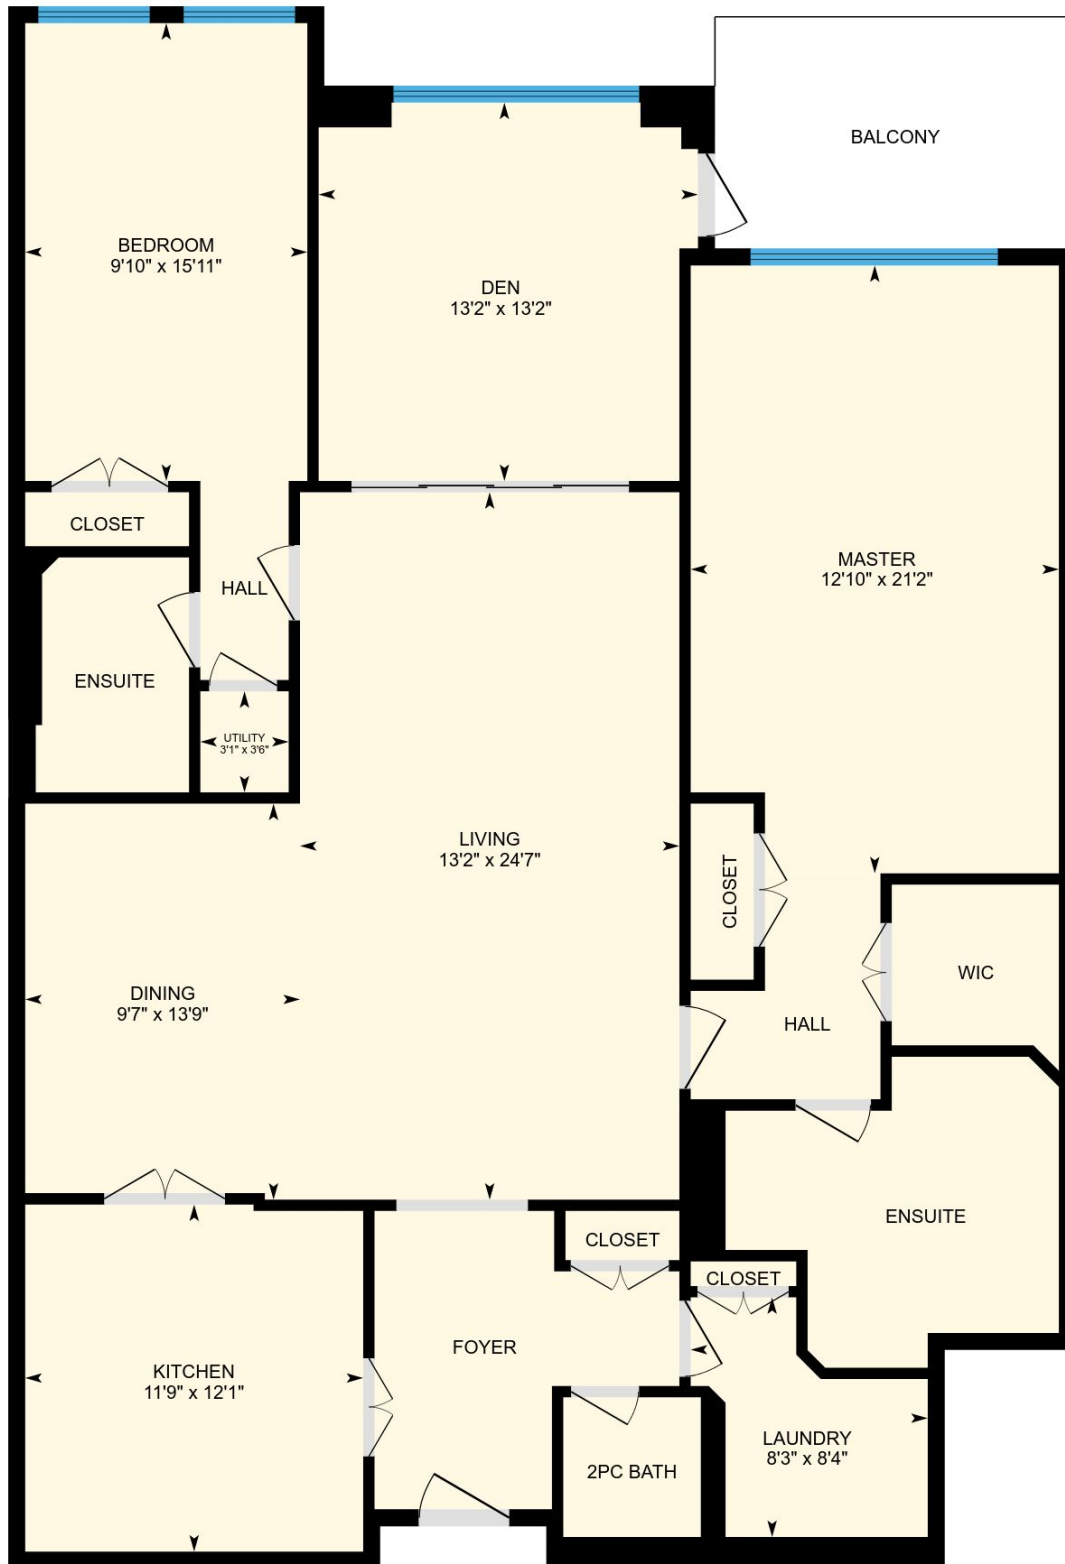

# Unit 938 3600 Yonge St, Toronto, ON

**Main Floor** Total Exterior Area 1830 sq. ft.  
Total Interior Area 1721 sq. ft.

PREPARED: Jan, 2018